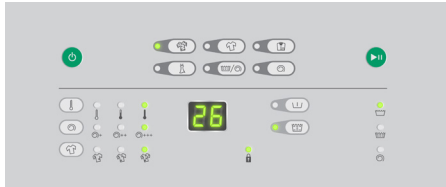

Power

Our high spin speed up to 440 G-Force removes more water from clothes, speeding up drying cycles and lowering dryer energy usage.

Smart

Improved suspension with new out-of-balance logic manages and redistributes unbalanced loads for uninterrupted wash cycles.

Flexibility

A pump drain allows our front load washers to be installed adjacent to, or replace, top load washers with no special plumbing. (A gravity drain option is also available.)

English keypad

Icon keypad